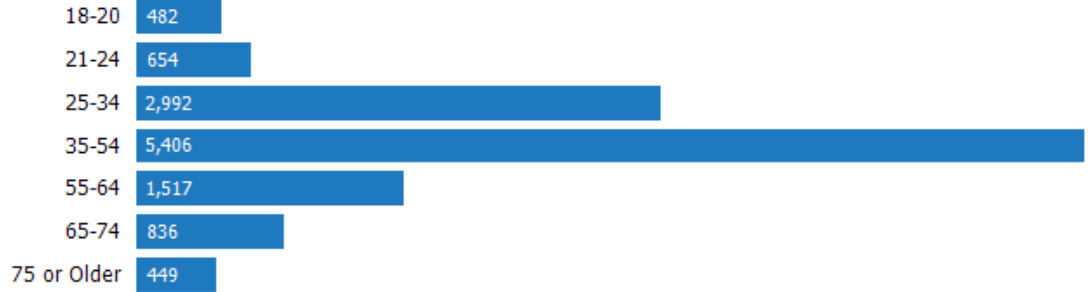

Population of Adults by Age Group

This chart shows the distribution of the population of adults by age range — from 18 to 75-plus — in the area of your search.

Data Source: U.S. Census
Update Frequency: Annually

Norcross

Households With Children

This chart shows the distribution of households with children, categorized by marital status, in the area of your search.

Data Source: U.S. Census
Update Frequency: Annually

Norcross