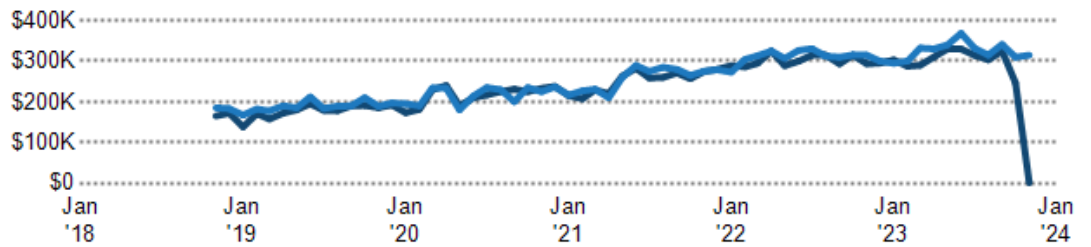

Neighborhood: Housing Stats and Charts

	Norcross	Gwinnett County	Georgia	USA
Median Estimated Home Value	$337K	$412K	$360K	$360K
Estimated Home Value 12-Month Change	+3.7%	+3.4%	+3.7%	+4.2%
Median List Price	$349K	$474K	$392K	–
List Price 1-Month Change	-6.9%	+1.9%	+0.4%	–
List Price 12-Month Change	-1%	+13.7%	+4.4%	–
Median Home Age	36	27	35	42
Own	57%	67%	65%	65%
Rent	43%	33%	35%	35%
$ Value of All Buildings for which Permits Were Issued	–	$1.05B	$11.6B	$307B
% Change in Permits for All Buildings	–	+23%	+12%	+13%
% Change in $ Value for All Buildings	–	+13%	+9%	+10%

Median Sales Price vs. Sales Volume

This chart compares the listings and public records sales price trend and sales volume for homes in an area.

Data Source: Public Record and Listing data

Update Frequency: Monthly

- Median Sales Price Public Records
- Median Sales Price Listings
- Sales Volume Public Records
- Sales Volume Listings

Median Sales Price