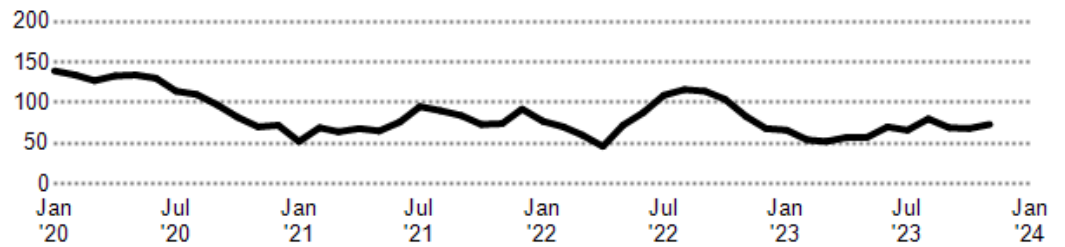

Data Source: Public Record and Listing data

Update Frequency: Monthly

- Median List Price
- Listing Volume

Median List Price

Listing Volume

Price Range of Comps Sold

This chart shows the distribution of homes reported sold in the past three months within different price ranges in the area of your search. The amount shown for the subject property is sold data where available, or the property's estimated value when sales data is unavailable (such as a non-disclosure state) or provided in range format.