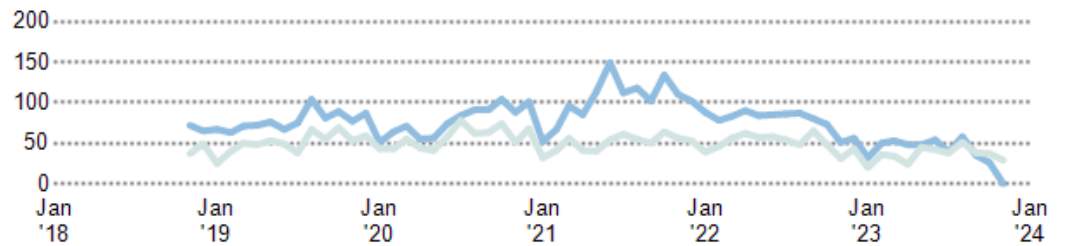

Sales Volume