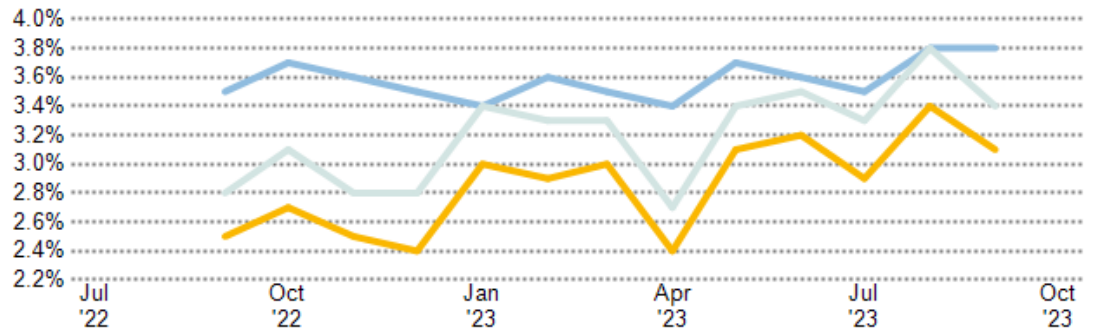

Norcross

Household Income Brackets

This chart shows annual household income levels within an area.

Data Source: U.S. Census
Update Frequency: Annually

Norcross

Presidential Voting Pattern

This chart shows how residents of a county voted in the 2020 presidential election.

Unemployment Rate

This chart shows the unemployment trend in the area of your search. The unemployment rate is an important driver behind the housing market.

Data Source: Bureau of Labor Statistics

Update Frequency: Monthly