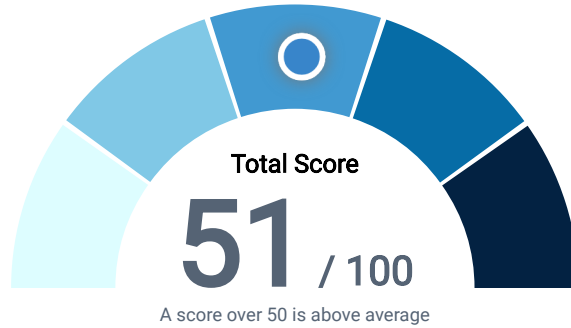

AARP Livability™ Index for 30071

This chart rates the overall livability of a selected ZIP code on a scale from 0 to 100. AARP Livability™ is a trademark of AARP Inc.

Data Source: [AARP](#)

Update Frequency: Annual

Housing	60
Affordability & Access	
Neighborhood	60
Access to Life, Work & Play	
Transportation	41
Safe & Convenient Options	
Environment	56
Clean Air & Water	
Health	46
Prevention, Access & Quality	
Engagement	51
Civic & Social Involvement	
Opportunity	44
Inclusion & Possibilities