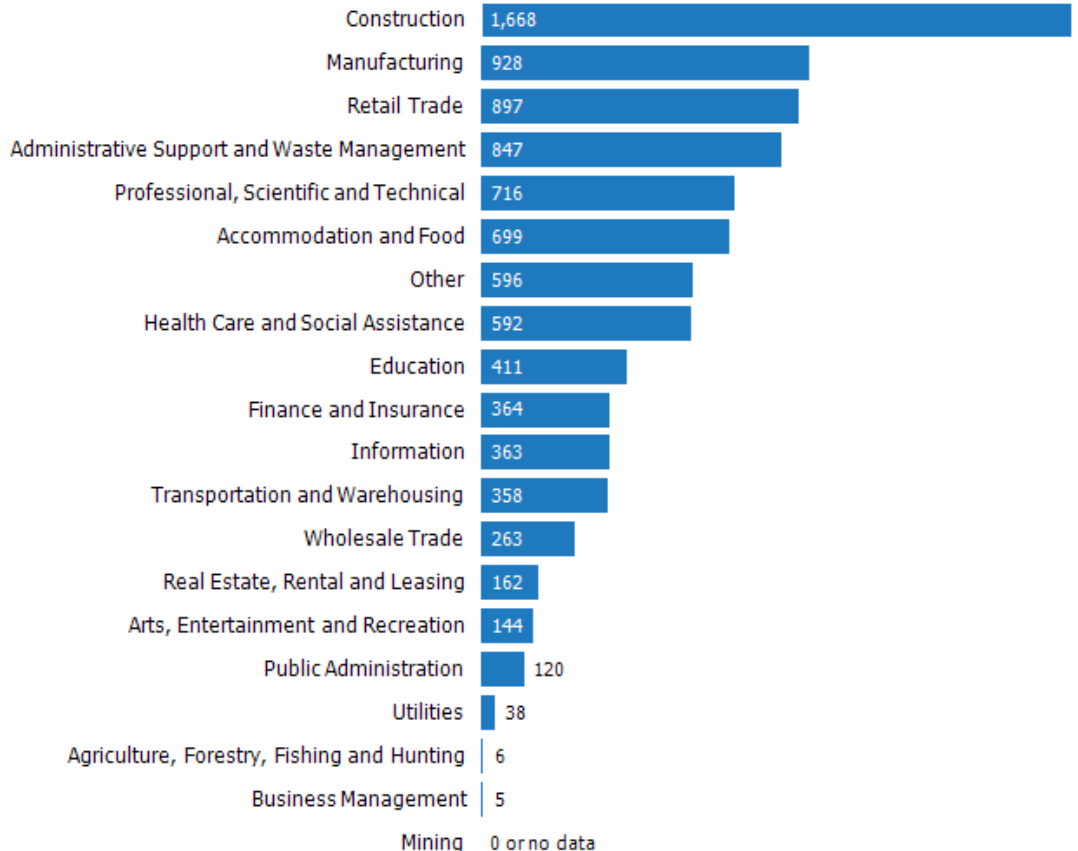

Unemployment Rate

This chart shows the unemployment trend in the area of your search. The unemployment rate is an important driver behind the housing market.

Data Source: Bureau of Labor Statistics

Update Frequency: Monthly

Occupational Categories

This chart shows categories of employment within an area.

Data Source: U.S. Census

Update Frequency: Annually

Neighborhood: Quality of Life Stats and Charts

Quality of Life in 30071