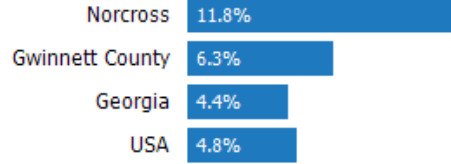

Education Levels of Population

This chart shows the educational achievement levels of adults in an area, compared with other geographies.

Data Source: U.S. Census American Community Survey via Esri, 2021

Update Frequency: Annually

Less Than 9th Grade